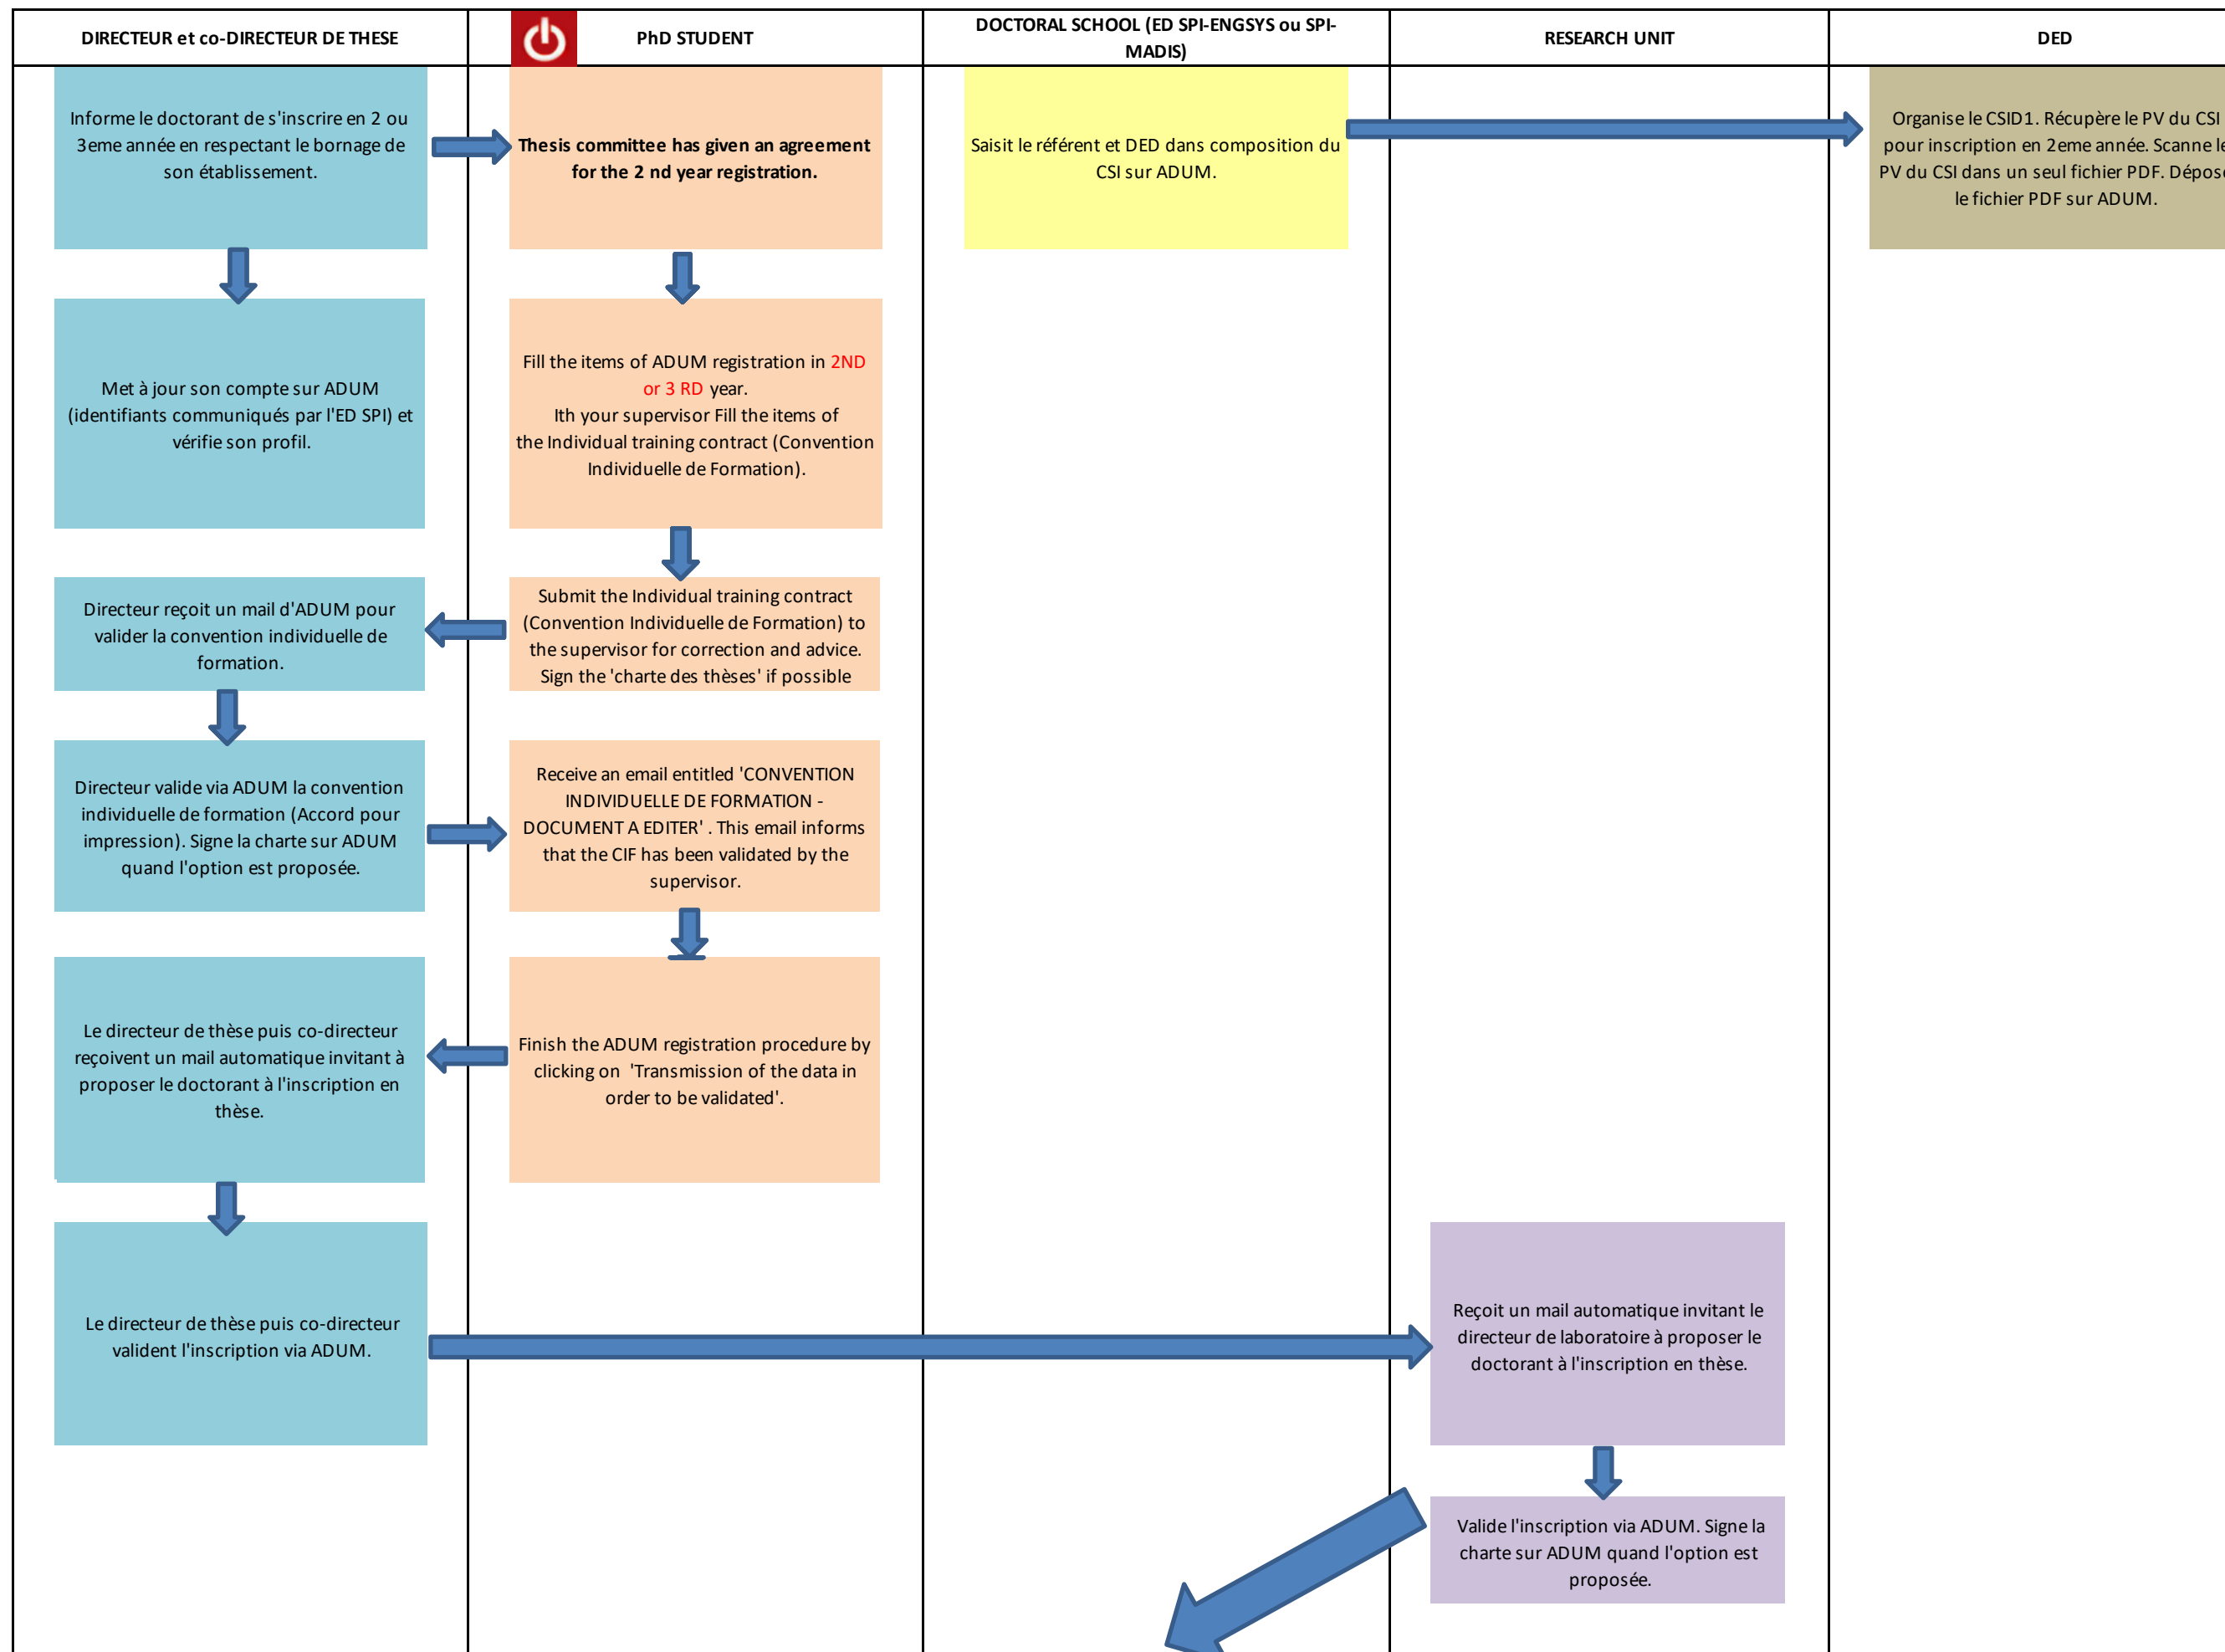

**REGISTRATION 2021-2022 TO ADUM BY A STUDENT in 2ST OR 3RD year Thesis PhD
VIA ADUM (<https://www.adum.fr/index.p>) - version 2021/07/13**

REGISTRATION 2021-2022 TO ADUM BY A STUDENT in 2ST OR 3RD year Thesis PhD
VIA ADUM (<https://www.adum.fr/index.p>) - version 2021/07/13